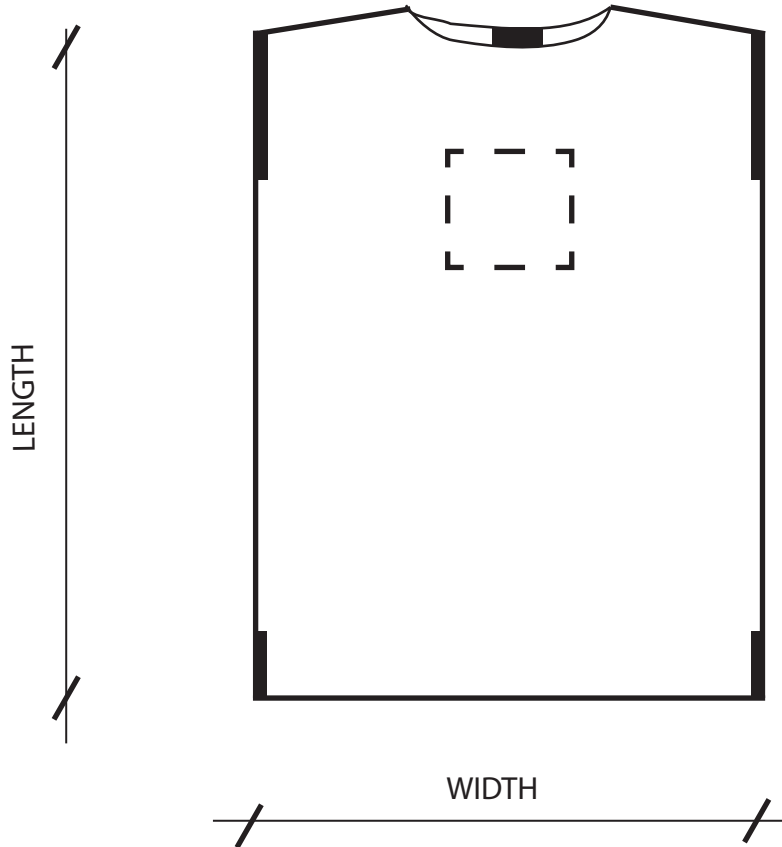

# HOODED TOWEL SIZING CHART

METRIC	XXS Extra Extra Small	XS Extra Small	S Small	M Medium	L Large
Approximate Age	2-5yrs	5-9yrs	Teen/Adult	Adult	Adult
Approximate Height	95cm+	120cm +	140cm +	173cm +	182cm +
Length	63cm	75cm	95cm	105cm	115cm
Width	50cm	65cm	75cm	85cm	95cm

IMPERIAL	XXS Extra Extra Small	XS Extra Small	S Small	M Medium	L Large
Approximate Age	2-5yrs	5-9yrs	Teen/Adult	Adult	Adult
Approximate Height	3'1"	3'6"	4'10"+	5'7"+	6"+
Length	2'1"	2'5 1/2"	3'5"	3'5 1/2"	3'9"
Width	1'7 1/2"	2'1 1/2"	2'5 1/2"	2'9 1/2"	3'1 1/2"